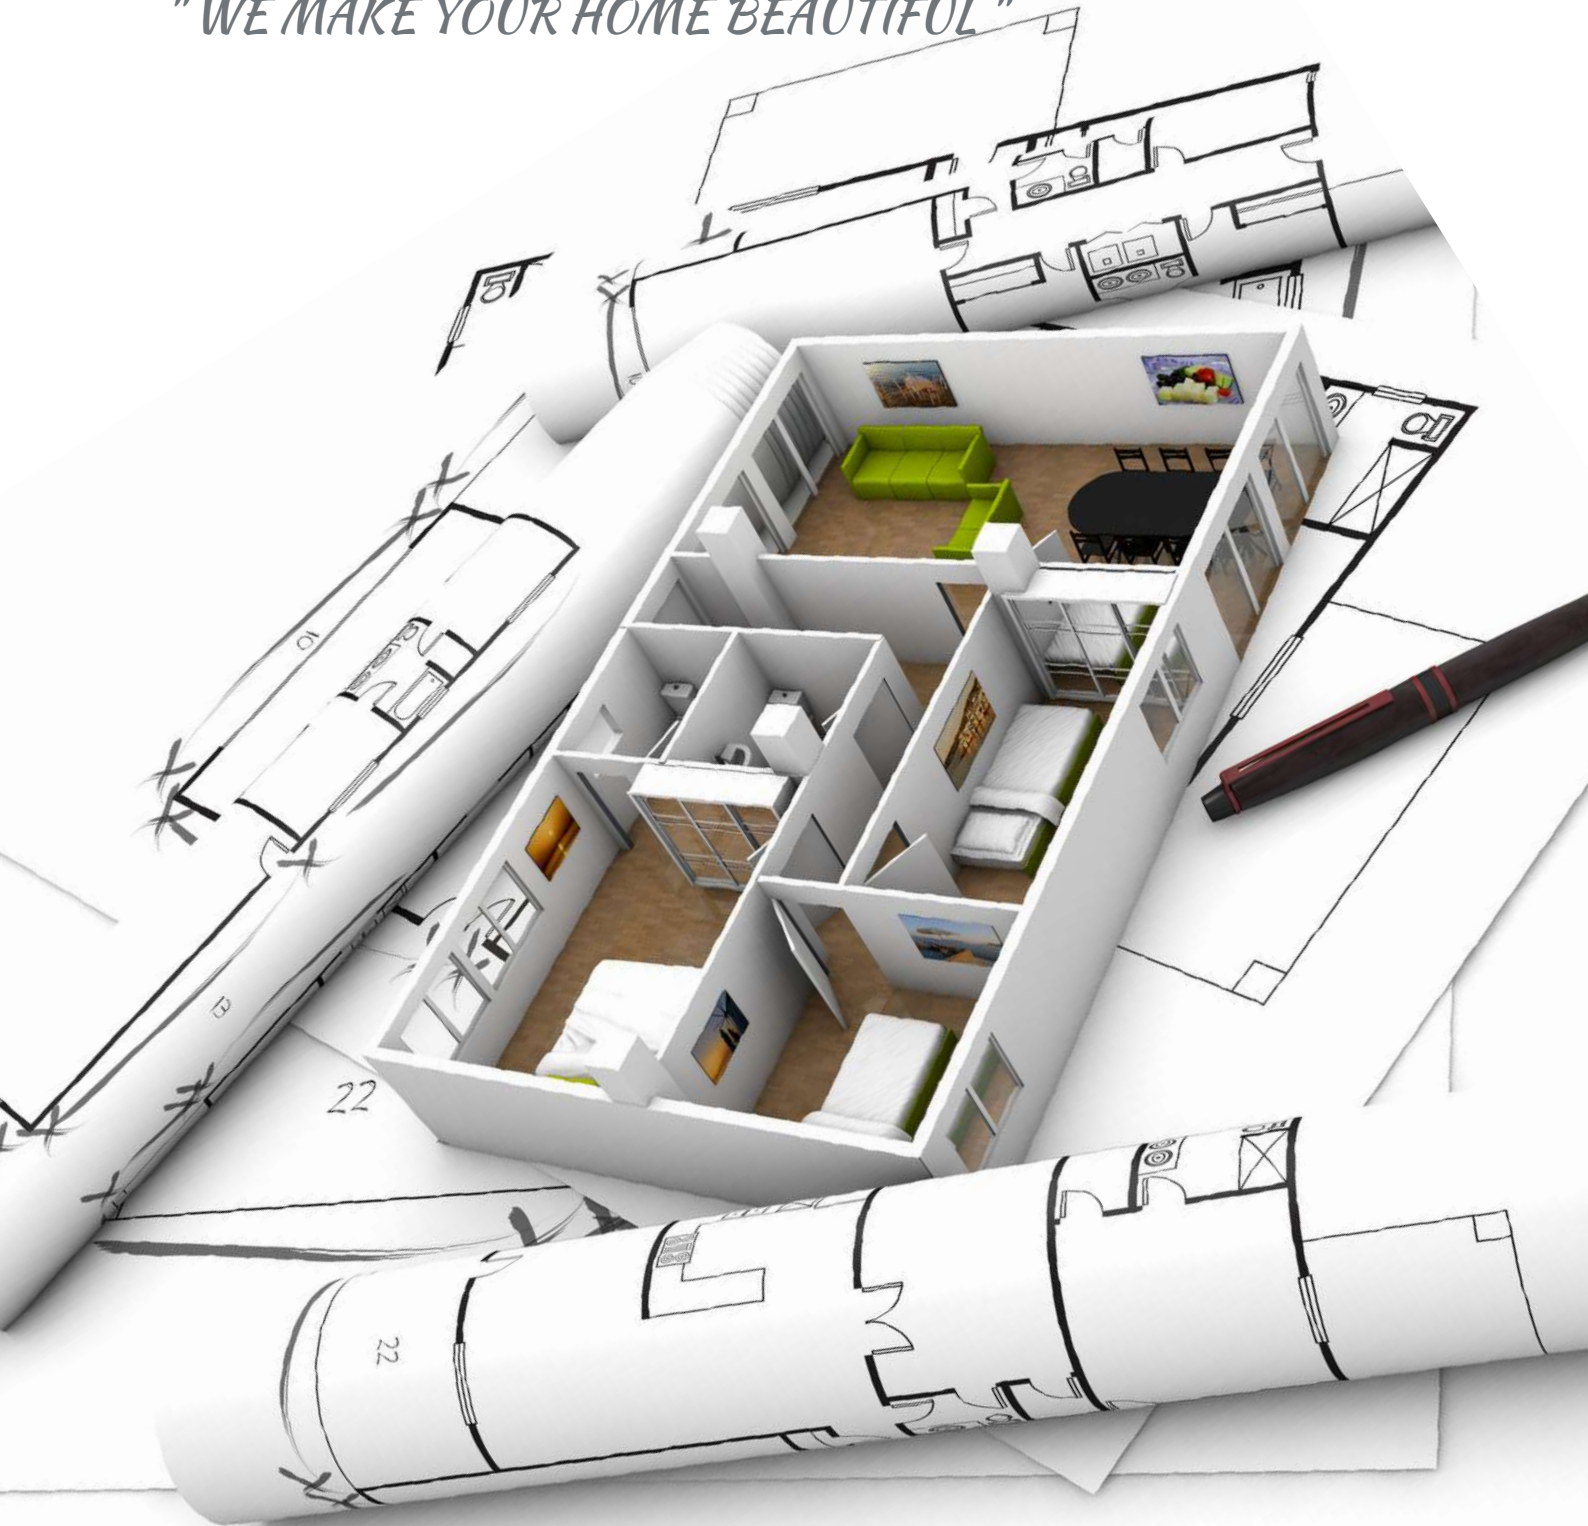

NAVCHITRA DESIGNS
PRIVATE LIMITED

NAVCHITRA DESIGNS

"WE MAKE YOUR HOME BEAUTIFUL"

info@navchitradesigns.com | +91 8700953508

Thank You