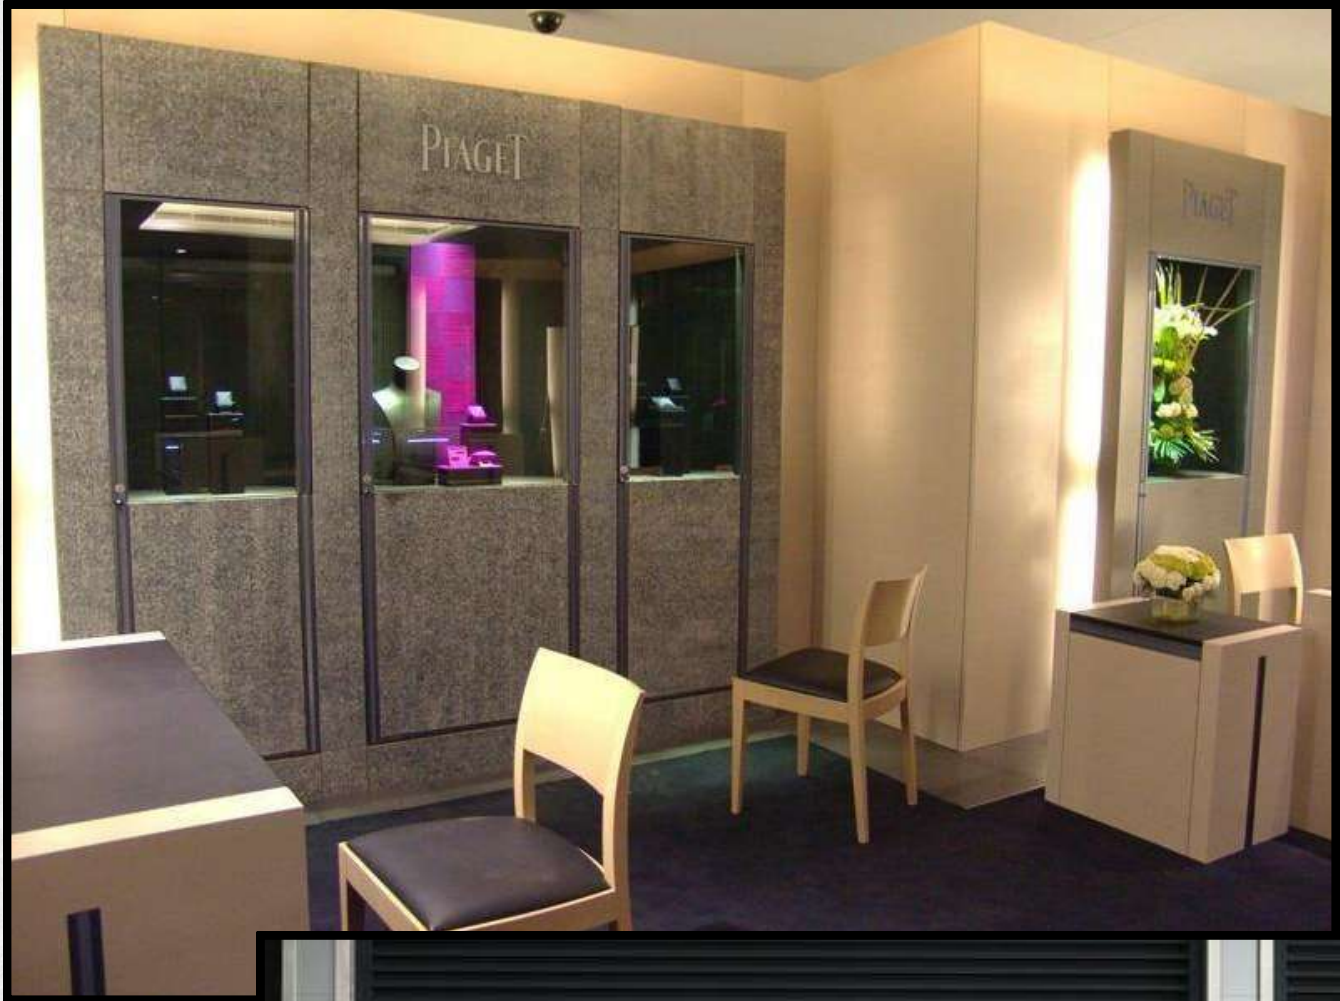

PIAGET

Featured Projects

LUXURY RETAILS

DLF EMPORIO MALL, VASANT KUNJ, NEW DELHI